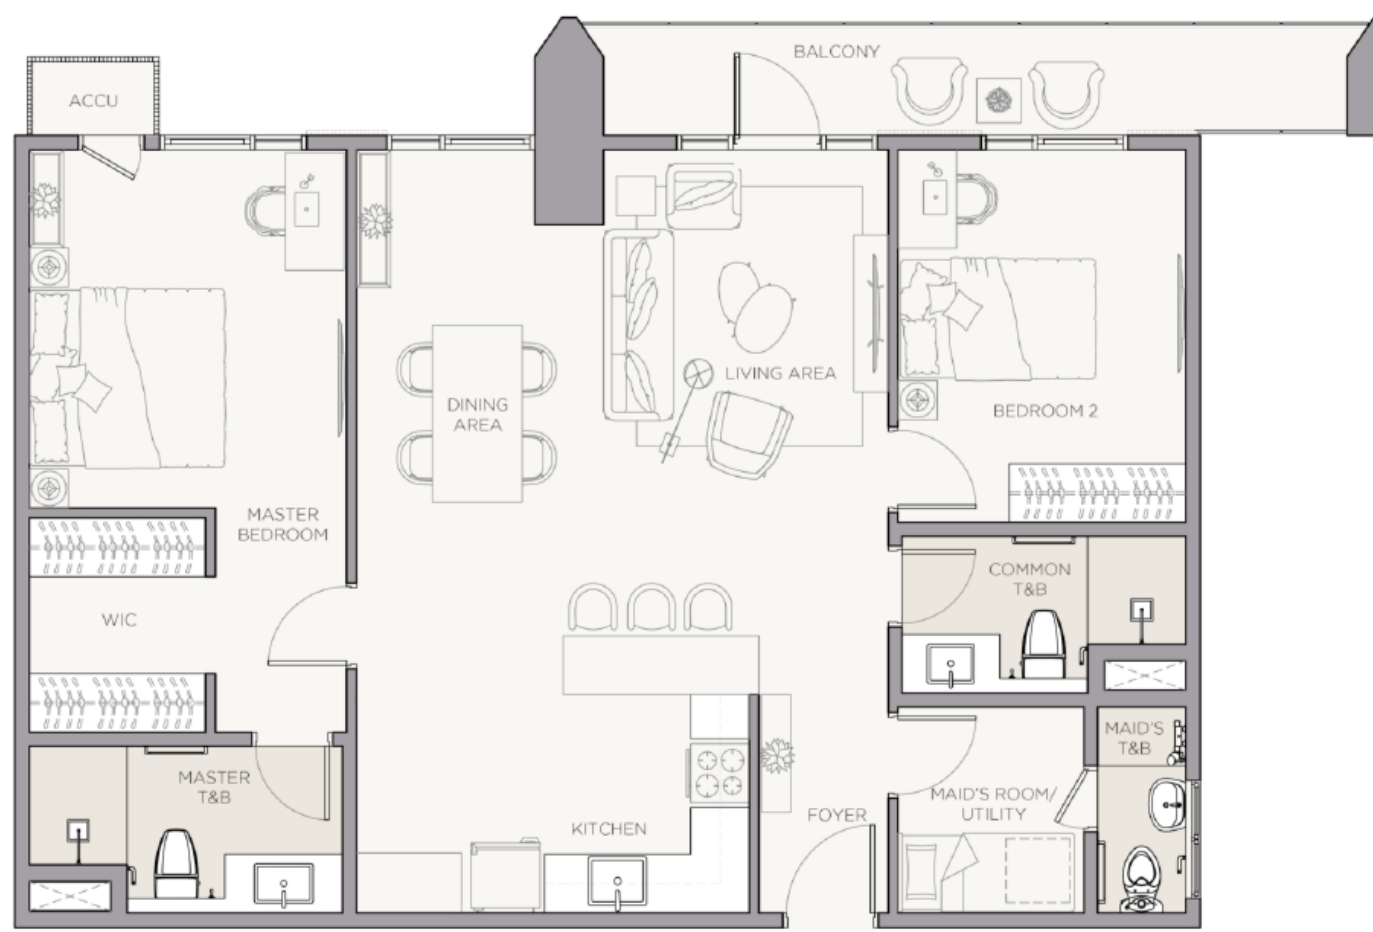

MID ZONE 2B
(8 Units)
UNIT G

LUCIMA | Unit Types

2 Bedroom Suite

±88-108 sqm | 93 units in total

Type D2

Floor area 108 sq.m.

Area Breakdown	sq.m.	sq.ft.	坪
Foyer	5	52	1.4
Living Area	15	160	4.5
Dining Area	11	119	3.4
Kitchen	14	148	4.1
Balcony	10	109	3.1
Master Bedroom	16	174	4.9
Walk-in-closet	5	49	1.4
Master T&B	6	66	1.9
Bedroom 2	12	132	3.7
Common T&B	6	59	1.6
Maid's Room/Utility	5	49	1.4
Maid's T&B	3	28	0.8
ACCU	1	12	0.4
TOTAL	108	1,145	32.2

2 BR
MODEL UNIT