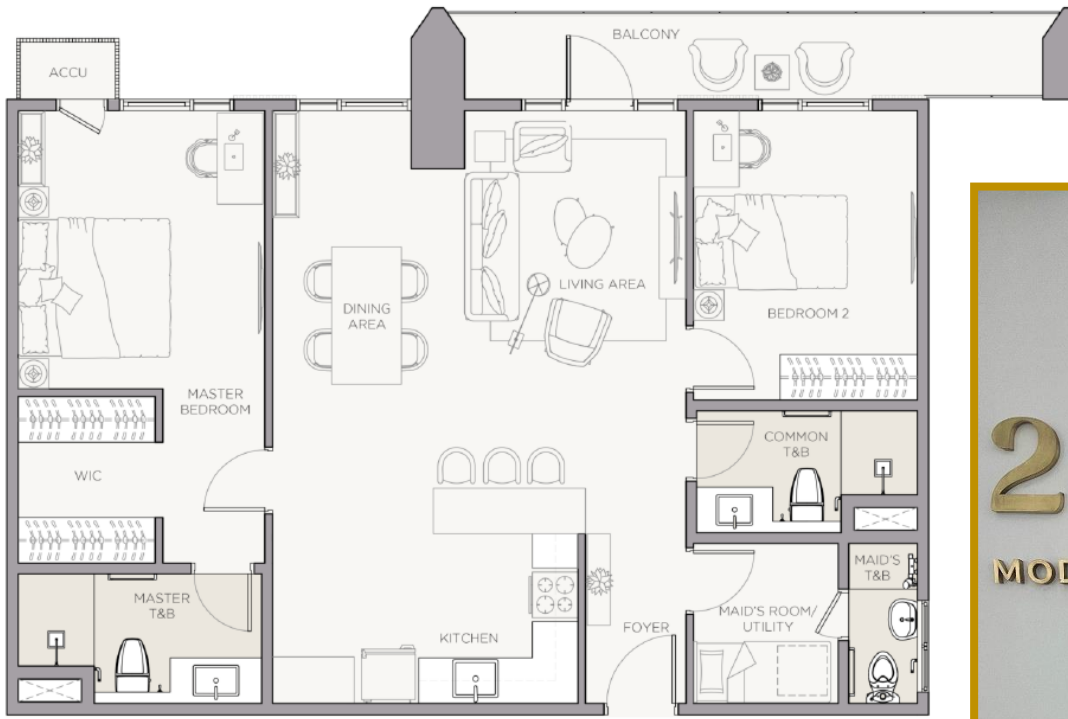

MID ZONE 2B
(8 Units)
UNIT G

LUCIMA | Unit Types

2 Bedroom Suite

±88-108 sqm | 93 units in total

Type D2

Floor area 108 sq.m.

Area Breakdown	sq.m.	sq.ft.	坪
Foyer	5	52	1.4
Living Area	15	160	4.5
Dining Area	11	119	3.4
Kitchen	14	148	4.1
Balcony	10	109	3.1
Master Bedroom	16	174	4.9
Walk-in-closet	5	49	1.4
Master T&B	6	66	1.9
Bedroom 2	12	132	3.7
Common T&B	6	59	1.6
Maid's Room/Utility	5	49	1.4
Maid's T&B	3	28	0.8
ACCU	1	12	0.4
TOTAL	108	1,145	32.2

2 BR
MODEL UNIT