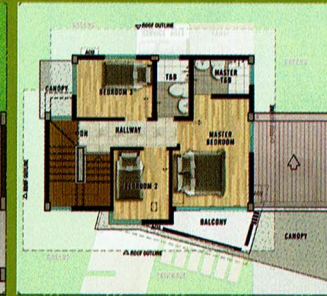

### Villa Units

Floor Area: 88.00 sq. m.

Lot Area: 132.00 sq. m.

*Lot area for villas may vary depending on the location.*

Ground Floor

2nd Floor

### Condominium Units

1-BEDROOM

± 22.00 sq. m.

1-BEDROOM w/ BALCONY

± 25.00 sq. m.

2-BEDROOM

± 51.00 sq. m.

TOWER P  
5TH-11TH FLOOR