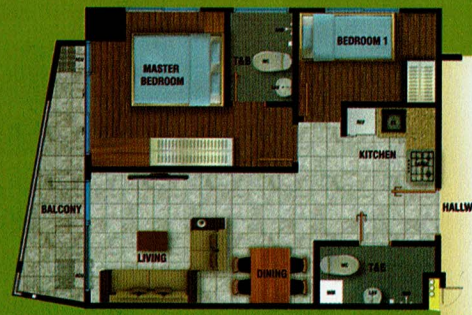

### Villa Units

Floor Area: 88.00 sq. m.

Lot Area: 132.00 sq. m.

*Lot area for villas may vary depending on the location.*

Ground Floor

2nd Floor

### Condominium Units

1-BEDROOM

± 22.00 sq. m.

1-BEDROOM w/ BALCONY

± 25.00 sq. m.

2-BEDROOM

± 51.00 sq. m.

TOWER P  
5TH-11TH FLOOR