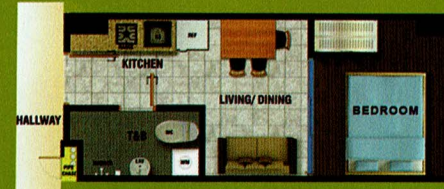

### Villa Units

Floor Area: 88.00 sq. m.

Lot Area: 132.00 sq. m.

*Lot area for villas may vary depending on the location.*

Ground Floor

2nd Floor

### Condominium Units

1-BEDROOM

± 22.00 sq. m.

1-BEDROOM w/ BALCONY

± 25.00 sq. m.

2-BEDROOM

± 51.00 sq. m.

TOWER P  
5TH-11TH FLOOR